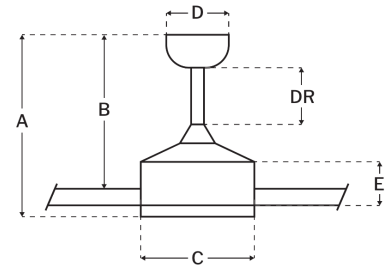

Ceiling Drop Dimensions

A: Total Height w/ 6" Downrod	14.96"
B: Blade to Ceiling Height	12.72"
C: Housing Width	6.85"
D: Canopy Width	5.83"
E: Housing Height	4.17"

Electrical/Lighting

Amps (High Speed):	0.5
Light Source Type:	Integrated LED
Number of Bulbs:	1
Bulbs Included:	Yes
Total Lighting Wattage:	18
Dimmable:	Yes
Delivered Lumens:	820
CRI:	90
Color Temp:	3000K
Lens Type:	Frost White Acrylic
Lens Cover:	Yes
Uplight:	No
Control Type Included:	CM-7W-LED
Optional Controls:	Available
WiFi Enabled:	No