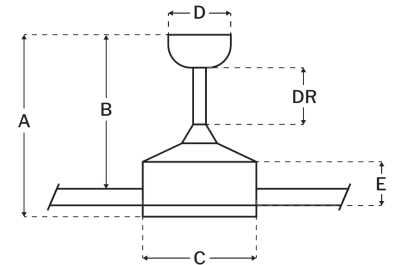

CRAFTMADE™

FUL52WPLN3

Fuller 52" Fan with Optional Light Kit

White/Polished Nickel

UPC#647881254049

Additional Finishes

FUL52FBSB3

FUL52WSB3

Measurements

Blade Sweep (in):	52
Downrod Length (in):	6
Height (in):	14.96
Canopy Width (in):	5.83
Product Weight (lbs):	13.89
Lead Wire (in):	80
Carton Length (in):	25.71
Carton Width (in):	8.5
Carton Height (in):	10.16
Carton Cube:	1.29
Carton Weight (lbs):	15.87

Energy Guide

Airflow at High Speed:	4278
Energy Guide Airflow:	2949
Energy Guide Watts:	36
Efficiency (CFM/Watt):	82
Est. Yearly Energy Cost:	$10
Certifications:	cULus
Title 20:	No
Title 24 (JA8):	Yes
Safety Cable:	Yes

Motor

Motor Material:	Silicon Steel
Motor Technology:	AC
Motor Size (mm):	153x15
Mounting Options:	Flat or Angled Ceiling
Motor Type:	3-Speed Reversible
Indoor/Outdoor Rating:	Indoor

Blades

Number of Blades:	3
Blades Included:	Yes
Blade Finish:	White
Optional Blade Finishes:	No
Blade Material:	Plywood
Blade Sweep:	52"
Blade Pitch:	15

Warranty

Limited Lifetime Warranty

Ceiling Drop Dimensions

A: Total Height w/ 6" Downrod	14.96"
B: Blade to Ceiling Height	12.72"
C: Housing Width	6.85"
D: Canopy Width	5.83"
E: Housing Height	4.17"

Electrical/Lighting

Amps (High Speed):	0.5
Light Source Type:	Integrated LED
Number of Bulbs:	1
Bulbs Included:	Yes
Total Lighting Wattage:	18
Dimmable:	Yes
Delivered Lumens:	820
CRI:	90
Color Temp:	3000K
Lens Type:	Frost White Acrylic
Lens Cover:	Yes
Uplight:	No
Control Type Included:	CM-7W-LED
Optional Controls:	Available
WiFi Enabled:	No