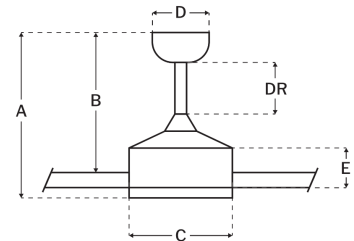

Additional Finishes

Measurements

Blade Sweep (in):	70
Downrod Length (in):	6
Height (in):	15.64
Canopy Width (in):	5.91
Product Weight (lbs):	20.94
Lead Wire (in):	80
Carton Length (in):	30.63
Carton Width (in):	9.88
Carton Height (in):	11.34
Carton Cube:	1.99
Carton Weight (lbs):	23.15

Motor

Motor Material:	Silicon Steel
Motor Technology:	DC
Motor Size (mm):	165x25
Mounting Options:	Flat or Angled Ceiling
Motor Type:	6-Speed Reversible
Indoor/Outdoor Rating:	Damp

Blades

Number of Blades:	8
Blades Included:	Yes
Blade Finish:	Mesquite
Optional Blade Finishes:	No
Blade Material:	Solid wood
Blade Sweep:	70"
Blade Pitch:	13

Warranty

Limited Lifetime Warranty

Ceiling Drop Dimensions

A: Total Height w/ 6" Downrod	15.64"
B: Blade to Ceiling Height	13.77"
C: Housing Width	7.56"
D: Canopy Width	5.91"
E: Housing Height	5.47"

Electrical/Lighting