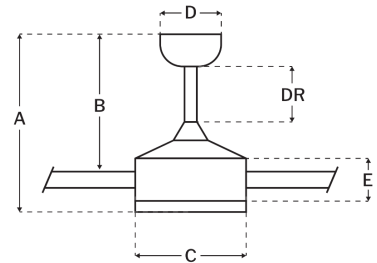

CRAFTMADE™

FLE100AGV8

Fleming 100" Fan with Optional Light Kit

Aged Galvanized

UPC#647881211035

Additional Finishes

Measurements

Blade Sweep (in):	100
Downrod Length (in):	6
Height (in):	15.76
Canopy Width (in):	5.91
Product Weight (lbs):	27.56
Lead Wire (in):	80
Carton Length (in):	45.2
Carton Width (in):	9.88
Carton Height (in):	10.94
Carton Cube:	2.83
Carton Weight (lbs):	30.86

Motor

Motor Material:	Silicon Steel
Motor Technology:	DC
Motor Size (mm):	168x30
Mounting Options:	Flat or Angled Ceiling
Motor Type:	6-Speed Reversible
Indoor/Outdoor Rating:	Damp

Blades

Number of Blades:	8
Blades Included:	Yes
Blade Finish:	Driftwood
Optional Blade Finishes:	No
Blade Material:	Solid Wood
Blade Sweep:	100"
Blade Pitch:	13

Warranty

Limited Lifetime Warranty

Ceiling Drop Dimensions

A: Total Height w/ 6" Downrod	15.76"
B: Blade to Ceiling Height	13.92"
C: Housing Width	7.56"
D: Canopy Width	5.91"
E: Housing Height	5.47"

Electrical/Lighting