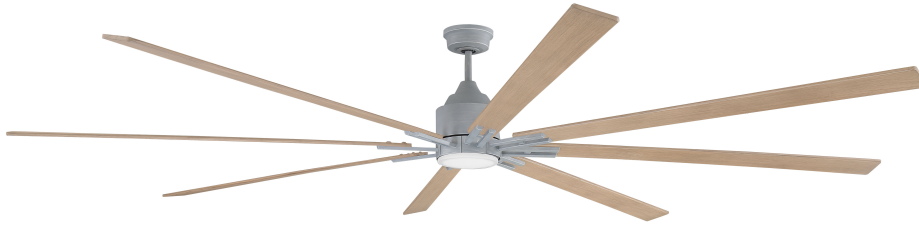

CRAFTMADE™

FLE100AGV8

Fleming 100" Fan with Optional Light Kit

Aged Galvanized

UPC#647881211035

Additional Finishes

Measurements

Blade Sweep (in):	100
Downrod Length (in):	6
Height (in):	15.76
Canopy Width (in):	5.91
Product Weight (lbs):	27.56
Lead Wire (in):	80
Carton Length (in):	45.2
Carton Width (in):	9.88
Carton Height (in):	10.94
Carton Cube:	2.83
Carton Weight (lbs):	30.86

Motor

Motor Material:	Silicon Steel
Motor Technology:	DC
Motor Size (mm):	168x30
Mounting Options:	Flat or Angled Ceiling
Motor Type:	6-Speed Reversible
Indoor/Outdoor Rating:	Damp

Blades

Number of Blades:	8
Blades Included:	Yes
Blade Finish:	Driftwood
Optional Blade Finishes:	No
Blade Material:	Solid Wood
Blade Sweep:	100"
Blade Pitch:	13