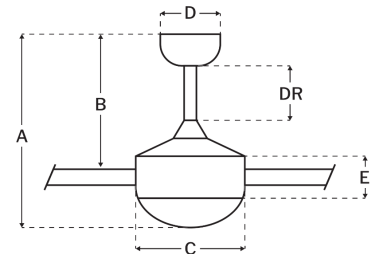

Warranty

Limited Lifetime Warranty

Ceiling Drop Dimensions

A: Total Height w/ 6" Downrod	14.5"
B: Blade to Ceiling Height	11"
C: Housing Width	7.48"
D: Canopy Width	6.05"
E: Housing Height	5.31"

Electrical/Lighting

Amps (High Speed):	0.46
Light Source Type:	Integrated LED
Number of Bulbs:	1
Bulbs Included:	Yes
Total Lighting Wattage:	18
Dimmable:	Yes
Delivered Lumens:	879
CRI:	90
Color Temp:	3000K
Lens Type:	Frost White Acrylic
Lens Cover:	Yes
Uplight:	No
Control Type Included:	WIDC Handheld
Optional Controls:	Available
WiFi Enabled:	Yes