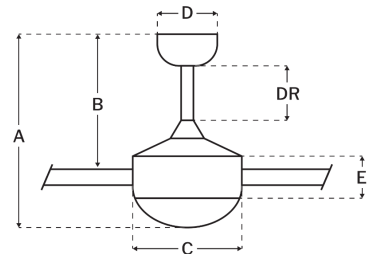

Additional Finishes

EVY84FB3
EVY84FBSB3
EVY84PN3
EVY84WSB3

Measurements

Blade Sweep (in):	84
Downrod Length (in):	6
Height (in):	14.5
Canopy Width (in):	6.05
Product Weight (lbs):	18.08
Lead Wire (in):	80
Carton Length (in):	43.7
Carton Width (in):	10.63
Carton Height (in):	14.96
Carton Cube:	4.3
Carton Weight (lbs):	23.76

Motor

Motor Material:	Silicon Steel
Motor Technology:	DC
Motor Size (mm):	165x25
Mounting Options:	Flat or Angled Ceiling
Motor Type:	6-Speed Reversible
Indoor/Outdoor Rating:	Damp

Blades

Number of Blades:	3
Blades Included:	Yes
Blade Finish:	White
Optional Blade Finishes:	No
Blade Material:	Solid wood
Blade Sweep:	84"
Blade Pitch:	15

Warranty

Limited Lifetime Warranty

Ceiling Drop Dimensions

A: Total Height w/ 6" Downrod	14.5"
B: Blade to Ceiling Height	11"
C: Housing Width	7.48"
D: Canopy Width	6.05"
E: Housing Height	5.31"

Electrical/Lighting