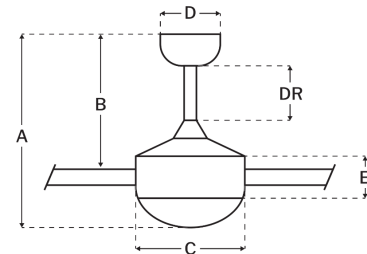

CRAFTMADE™

EVY84PN3

Envy 84" Fan With Optional Light Kit Painted Nickel

UPC#647881227937

Additional Finishes

EVY84FB3
EVY84FBSB3
EVY84W3
EVY84WSB3

Measurements

Blade Sweep (in):	84
Downrod Length (in):	6
Height (in):	14.5
Canopy Width (in):	6.05
Product Weight (lbs):	18.08
Lead Wire (in):	80
Carton Length (in):	43.7
Carton Width (in):	10.63
Carton Height (in):	14.96
Carton Cube:	4.3
Carton Weight (lbs):	23.76

Motor

Motor Material:	Silicon Steel
Motor Technology:	DC
Motor Size (mm):	165x25
Mounting Options:	Flat or Angled Ceiling
Motor Type:	6-Speed Reversible
Indoor/Outdoor Rating:	Damp

Blades

Number of Blades:	3
Blades Included:	Yes
Blade Finish:	Dark Cedar
Optional Blade Finishes:	No
Blade Material:	Solid wood
Blade Sweep:	84"
Blade Pitch:	15

Warranty

Limited Lifetime Warranty

Ceiling Drop Dimensions

A: Total Height w/ 6" Downrod	14.5"
B: Blade to Ceiling Height	11"
C: Housing Width	7.48"
D: Canopy Width	6.05"
E: Housing Height	5.31"

Electrical/Lighting