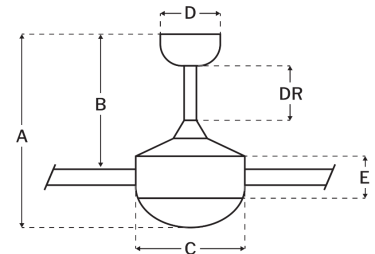

CRAFTMADE™

EVY84FBSB3

Envy 84" Fan With Optional Light Kit Flat Black/Satin Brass

UPC#647881240486

Additional Finishes

EVY84FB3
EVY84PN3
EVY84W3
EVY84WSB3

Measurements

| | |
|-----------------------|-------|
| Blade Sweep (in): | 84 |
| Downrod Length (in): | 6 |
| Height (in): | 14.5 |
| Canopy Width (in): | 6.05 |
| Product Weight (lbs): | 18.08 |
| Lead Wire (in): | 80 |
| Carton Length (in): | 43.7 |
| Carton Width (in): | 10.63 |
| Carton Height (in): | 14.96 |
| Carton Cube: | 4.3 |
| Carton Weight (lbs): | 23.76 |

Motor

| | |
|------------------------|------------------------|
| Motor Material: | Silicon Steel |
| Motor Technology: | DC |
| Motor Size (mm): | 165x25 |
| Mounting Options: | Flat or Angled Ceiling |
| Motor Type: | 6-Speed Reversible |
| Indoor/Outdoor Rating: | Indoor |

Blades

| | |
|--------------------------|------------|
| Number of Blades: | 3 |
| Blades Included: | Yes |
| Blade Finish: | Flat Black |
| Optional Blade Finishes: | No |
| Blade Material: | Solid wood |
| Blade Sweep: | 84" |
| Blade Pitch: | 15 |

Warranty

Limited Lifetime Warranty

Ceiling Drop Dimensions

| | |
|-------------------------------|-------|
| A: Total Height w/ 6" Downrod | 14.5" |
| B: Blade to Ceiling Height | 11" |
| C: Housing Width | 7.48" |
| D: Canopy Width | 6.05" |
| E: Housing Height | 5.31" |