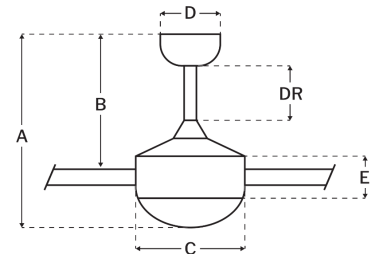

Motor

Motor Material:	Silicon Steel
Motor Technology:	DC
Motor Size (mm):	165x25
Mounting Options:	Flat or Angled Ceiling
Motor Type:	6-Speed Reversible
Indoor/Outdoor Rating:	Damp

Blades

Number of Blades:	3
Blades Included:	Yes
Blade Finish:	Flat Black
Optional Blade Finishes:	No
Blade Material:	Solid wood
Blade Sweep:	84"
Blade Pitch:	15

Warranty

Limited Lifetime Warranty

Ceiling Drop Dimensions

A: Total Height w/ 6" Downrod	14.5"
B: Blade to Ceiling Height	11"
C: Housing Width	7.48"
D: Canopy Width	6.05"
E: Housing Height	5.31"

Electrical/Lighting