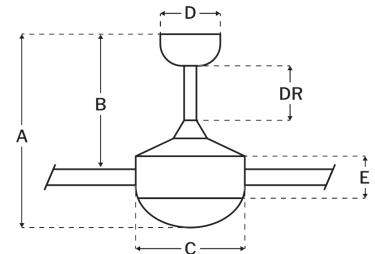

Blade Sweep (in):	72
Downrod Length (in):	6
Height (in):	14.5
Canopy Width (in):	6.03
Product Weight (lbs):	17.42
Lead Wire (in):	80
Carton Length (in):	37.8
Carton Width (in):	10.63
Carton Height (in):	14.96
Carton Cube:	3.48
Carton Weight (lbs):	22.05

Motor

Motor Material:	Silicon Steel
Motor Technology:	DC
Motor Size (mm):	165x25
Mounting Options:	Flat or Angled Ceiling
Motor Type:	6-Speed Reversible
Indoor/Outdoor Rating:	Indoor

Blades

Number of Blades:	3
Blades Included:	Yes
Blade Finish:	White
Optional Blade Finishes:	No
Blade Material:	Solid wood
Blade Sweep:	72"
Blade Pitch:	15

Warranty

Limited Lifetime Warranty

Ceiling Drop Dimensions

A: Total Height w/ 6" Downrod	14.5"
B: Blade to Ceiling Height	11"
C: Housing Width	7.48"
D: Canopy Width	6.03"
E: Housing Height	5.31"

Electrical/Lighting