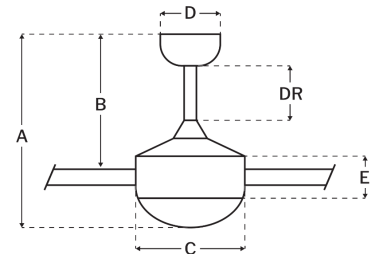

Motor

| | |
|------------------------|------------------------|
| Motor Material: | Silicon Steel |
| Motor Technology: | DC |
| Motor Size (mm): | 165x25 |
| Mounting Options: | Flat or Angled Ceiling |
| Motor Type: | 6-Speed Reversible |
| Indoor/Outdoor Rating: | Damp |

Warranty

Limited Lifetime Warranty

Ceiling Drop Dimensions

| | |
|-------------------------------|-------|
| A: Total Height w/ 6" Downrod | 14.5" |
| B: Blade to Ceiling Height | 11" |
| C: Housing Width | 7.48" |
| D: Canopy Width | 6.03" |
| E: Housing Height | 5.31" |