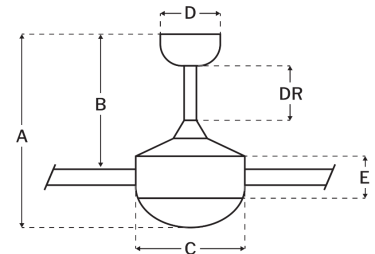

Warranty

Limited Lifetime Warranty

Ceiling Drop Dimensions

A: Total Height w/ 6" Downrod	14.5"
B: Blade to Ceiling Height	11"
C: Housing Width	7.48"
D: Canopy Width	6.03"
E: Housing Height	5.31"

Electrical/Lighting

Amps (High Speed):	0.43
Light Source Type:	Integrated LED
Number of Bulbs:	1
Bulbs Included:	Yes
Total Lighting Wattage:	18
Dimmable:	Yes
Delivered Lumens:	879
CRI:	90
Color Temp:	3000K
Lens Type:	Frost White Acrylic
Lens Cover:	Yes
Uplight:	No
Control Type Included:	WIDC Handheld
Optional Controls:	Available
WiFi Enabled:	Yes