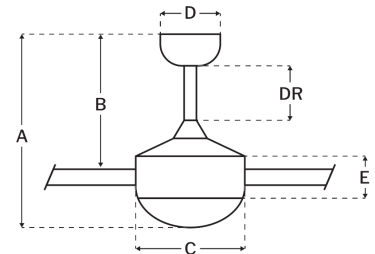

### Measurements

Blade Sweep (in):	60
Downrod Length (in):	6
Height (in):	14.5
Canopy Width (in):	6.03
Product Weight (lbs):	14.33
Lead Wire (in):	80
Carton Length (in):	31.81
Carton Width (in):	10.47
Carton Height (in):	14.69
Carton Cube:	2.85
Carton Weight (lbs):	17.86

### Motor

Motor Material:	Silicon Steel
Motor Technology:	DC
Motor Size (mm):	155.5x15
Mounting Options:	Flat or Angled Ceiling
Motor Type:	6-Speed Reversible
Indoor/Outdoor Rating:	Indoor

### Ceiling Drop Dimensions

A: Total Height w/ 6" Downrod	14.5"
B: Blade to Ceiling Height	11"
C: Housing Width	7.48"
D: Canopy Width	6.03"
E: Housing Height	5.31"