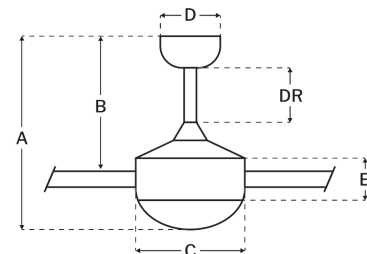

Motor

Motor Material:	Silicon Steel
Motor Technology:	DC
Motor Size (mm):	155.5x15
Mounting Options:	Flat or Angled Ceiling
Motor Type:	6-Speed Reversible
Indoor/Outdoor Rating:	Damp

Blades

Number of Blades:	3
Blades Included:	Yes
Blade Finish:	Dark Cedar
Optional Blade Finishes:	No
Blade Material:	Solid wood
Blade Sweep:	60"
Blade Pitch:	15

Warranty

Limited Lifetime Warranty

Ceiling Drop Dimensions

A: Total Height w/ 6" Downrod	14.5"
B: Blade to Ceiling Height	11"
C: Housing Width	7.48"
D: Canopy Width	6.03"
E: Housing Height	5.31"

Electrical/Lighting