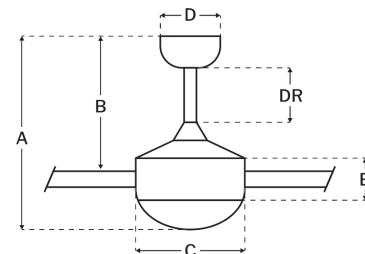

CRAFTMADE™

EPHA52W4

Phaze Energy Star 4 52" Fan With Integrated Light Kit

White

UPC#647881217488

Additional Finishes

EPHA52BNK4
EPHA52BNK4-BNGW
EPHA52FB4

Measurements

Blade Sweep (in):	52
Downrod Length (in):	6
Height (in):	16.73
Canopy Width (in):	5.12
Product Weight (lbs):	14.99
Lead Wire (in):	76
Carton Length (in):	24.25
Carton Width (in):	12.05
Carton Height (in):	12.6
Carton Cube:	2.13
Carton Weight (lbs):	17.53

Motor

Motor Material:	Silicon Steel
Motor Technology:	DC
Motor Size (mm):	100x20
Mounting Options:	Flat or Angled Ceiling
Motor Type:	3-Speed Reversible
Indoor/Outdoor Rating:	Indoor

Blades

Number of Blades:	4
Blades Included:	Yes
Blade Finish:	White
Optional Blade Finishes:	No
Blade Material:	MDF
Blade Sweep:	52"
Blade Pitch:	10.5

Warranty

Limited Lifetime Warranty

Ceiling Drop Dimensions

A: Total Height w/ 6" Downrod	16.73"
B: Blade to Ceiling Height	11.79"
C: Housing Width	10.24"
D: Canopy Width	5.12"
E: Housing Height	8.96"

Electrical/Lighting