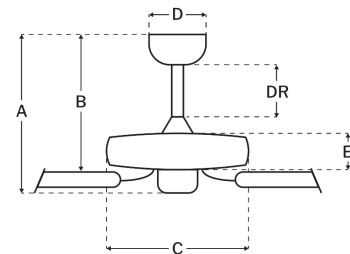

CRAFTMADE™

END52WW5P

Enduro Plastic 52" Fan
White

UPC#647881189327

Additional Finishes

END52MBK5P

Measurements

Blade Sweep (in):	52
Downrod Length (in):	4
Height (in):	13.38
Canopy Width (in):	5.91
Product Weight (lbs):	15.84
Lead Wire (in):	80
Carton Length (in):	13.19
Carton Width (in):	19.09
Carton Height (in):	12.05
Carton Cube:	1.76
Carton Weight (lbs):	18.08

Motor

Motor Material:	Silicon Steel
Motor Technology:	AC
Motor Size (mm):	172x14
Mounting Options:	Flat or Angled Ceiling
Motor Type:	3-Speed Reversible
Indoor/Outdoor Rating:	Wet

Blades

Number of Blades:	5
Blades Included:	Yes
Blade Finish:	White
Optional Blade Finishes:	No
Blade Material:	ABS
Blade Sweep:	52"
Blade Pitch:	12

Warranty

Limited Lifetime Warranty

Ceiling Drop Dimensions

A: Total Height w/ 4" Downrod	13.38"
B: Blade to Ceiling Height	10.92"
C: Housing Width	12.09"
D: Canopy Width	5.91"
E: Housing Height	6.75"

Electrical/Lighting