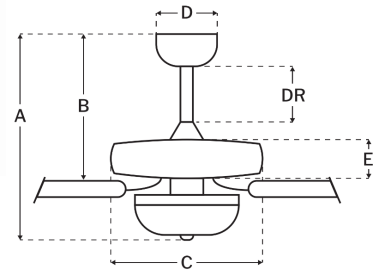

CRAFTMADE™

END52WW5PC1

Enduro 52" Fan With Optional Light Kit White

UPC#647881189334

Additional Finishes

END52ESP5PC1
END52MBK5PC1

Measurements

Blade Sweep (in):	52
Downrod Length (in):	4
Height (in):	20.41
Canopy Width (in):	5.91
Product Weight (lbs):	20.06
Lead Wire (in):	80
Carton Length (in):	24.33
Carton Width (in):	13.23
Carton Height (in):	10.94
Carton Cube:	2.04
Carton Weight (lbs):	22.38

Motor

Motor Material:	Silicon Steel
Motor Technology:	AC
Motor Size (mm):	172x14
Mounting Options:	Flat or Angled Ceiling
Motor Type:	3-Speed Reversible
Indoor/Outdoor Rating:	Wet

Blades

Number of Blades:	5
Blades Included:	Yes
Blade Finish:	White
Optional Blade Finishes:	No
Blade Material:	ABS
Blade Sweep:	52"
Blade Pitch:	12

Warranty

Limited Lifetime Warranty

Ceiling Drop Dimensions

A: Total Height w/ 4" Downrod	20.41"
B: Blade to Ceiling Height	13.03"
C: Housing Width	12.09"
D: Canopy Width	5.91"
E: Housing Height	6.81"

Electrical/Lighting