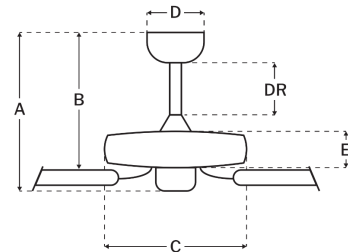

CRAFTMADE™

END52MBK5P

Enduro Plastic 52" Fan
Matte Black

UPC#647881189280

Additional Finishes

END52WW5P

Measurements

Blade Sweep (in):	52
Downrod Length (in):	4
Height (in):	13.38
Canopy Width (in):	5.91
Product Weight (lbs):	15.84
Lead Wire (in):	80
Carton Length (in):	13.19
Carton Width (in):	19.09
Carton Height (in):	12.05
Carton Cube:	1.76
Carton Weight (lbs):	18.08

Motor

Motor Material:	Silicon Steel
Motor Technology:	AC
Motor Size (mm):	172x14
Mounting Options:	Flat or Angled Ceiling
Motor Type:	3-Speed Reversible
Indoor/Outdoor Rating:	Wet

Blades

Number of Blades:	5
Blades Included:	Yes
Blade Finish:	Matte Black
Optional Blade Finishes:	No
Blade Material:	ABS
Blade Sweep:	52"
Blade Pitch:	12

Warranty

Limited Lifetime Warranty

Ceiling Drop Dimensions

A: Total Height w/ 4" Downrod	13.38"
B: Blade to Ceiling Height	10.92"
C: Housing Width	12.09"
D: Canopy Width	5.91"
E: Housing Height	6.75"

Electrical/Lighting