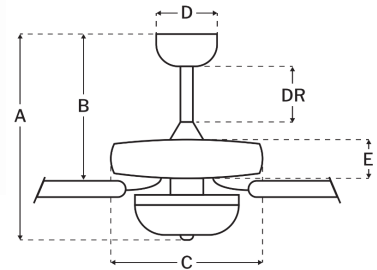

### Measurements

Blade Sweep (in):	52
Downrod Length (in):	4
Height (in):	20.41
Canopy Width (in):	5.91
Product Weight (lbs):	20.06
Lead Wire (in):	80
Carton Length (in):	24.33
Carton Width (in):	13.23
Carton Height (in):	10.94
Carton Cube:	2.04
Carton Weight (lbs):	22.38