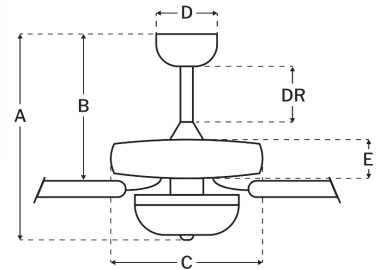

CRAFTMADE™

END52ESP5PC1

Enduro 52" Fan With Optional Light Kit Espresso

UPC#647881189259

Additional Finishes

END52MBK5PC1
END52WW5PC1

Measurements

Blade Sweep (in):	52
Downrod Length (in):	4
Height (in):	20.41
Canopy Width (in):	5.91
Product Weight (lbs):	20.06
Lead Wire (in):	80
Carton Length (in):	24.33
Carton Width (in):	13.23
Carton Height (in):	10.94
Carton Cube:	2.04
Carton Weight (lbs):	22.38

Motor

Motor Material:	Silicon Steel
Motor Technology:	AC
Motor Size (mm):	172x14
Mounting Options:	Flat or Angled Ceiling
Motor Type:	3-Speed Reversible
Indoor/Outdoor Rating:	Wet

Blades

Number of Blades:	5
Blades Included:	Yes
Blade Finish:	Outdoor Brown
Optional Blade Finishes:	No
Blade Material:	ABS
Blade Sweep:	52"
Blade Pitch:	12

Warranty

Limited Lifetime Warranty

Ceiling Drop Dimensions

A: Total Height w/ 4" Downrod	20.41"
B: Blade to Ceiling Height	13.03"
C: Housing Width	12.09"
D: Canopy Width	5.91"
E: Housing Height	6.81"

Electrical/Lighting