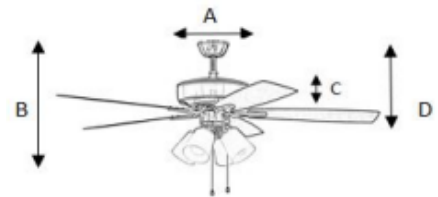

Measurements

Blade Sweep (in):	52
Downrod Length (in):	6
Height (in):	19.29
Canopy Width (in):	5.12
Product Weight (lbs):	17.55
Lead Wire (in):	80
Carton Length (in):	22.24
Carton Width (in):	13.39
Carton Height (in):	9.72
Carton Cube:	1.68
Carton Weight (lbs):	19.31

Energy Guide

Airflow at High Speed:	3675
Energy Guide Airflow:	2765
Energy Guide Watts:	38
Efficiency (CFM/Watt):	73
Est. Yearly Energy Cost:	$11
Certifications:	ETLus
Title 20:	No
Title 24 (JA8):	No
Safety Cable:	No

Motor

Motor Material:	Silicon Steel
Motor Technology:	AC
Motor Size (mm):	153x13
Mounting Options:	Flat or Angled Ceiling
Motor Type:	3-Speed Reversible
Indoor/Outdoor Rating:	Indoor

Blades

Number of Blades:	5
Blades Included:	Yes
Blade Finish:	White/Washed Oak
Optional Blade Finishes:	No
Blade Material:	MDF
Blade Sweep:	52"
Blade Pitch:	11

Warranty

Limited Lifetime Warranty

Ceiling Drop Dimensions

A: Housing Width	11.65"
B: Total Height w/ 6" Down Rod	19.29"
C: Housing Height	3.94"
D: Ceiling to Blade Height	11.73"

Electrical/Lighting

Amps (High Speed):	0.49
Light Source Type:	LED
Number of Bulbs:	4
Bulbs Included:	Yes
Total Lighting Wattage:	36
Dimmable:	Yes
Delivered Lumens:	2784
CRI:	80
Color Temp:	3000K
Lens Type:	Frost White Glass
Lens Cover:	No
Uplight:	No
Control Type Included:	Pull Chain
Optional Controls:	Available
WiFi Enabled:	No