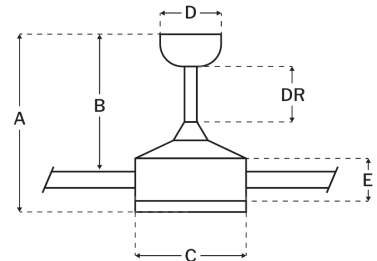

CRAFTMADE™

DVN52FBSB3

Donovan 52" Fan With Optional Light Kit Flat Black/Satin Brass

UPC#647881228217

Additional Finishes

DVN52FBPN3

Measurements

| | |
|-----------------------|-------|
| Blade Sweep (in): | 52 |
| Downrod Length (in): | 6 |
| Height (in): | 13.66 |
| Canopy Width (in): | 5.87 |
| Product Weight (lbs): | 10.71 |
| Lead Wire (in): | 80 |
| Carton Length (in): | 26.57 |
| Carton Width (in): | 8.94 |
| Carton Height (in): | 7.87 |
| Carton Cube: | 1.8 |
| Carton Weight (lbs): | 12.37 |

Motor

| | |
|------------------------|------------------------|
| Motor Material: | Silicon Steel |
| Motor Technology: | DC |
| Motor Size (mm): | 100x20 |
| Mounting Options: | Flat or Angled Ceiling |
| Motor Type: | 6-Speed Reversible |
| Indoor/Outdoor Rating: | Damp |

Warranty

Limited Lifetime Warranty

Ceiling Drop Dimensions

| | |
|-------------------------------|--------|
| A: Total Height w/ 6" Downrod | 13.66" |
| B: Blade to Ceiling Height | 11.61" |
| C: Housing Width | 6.3" |
| D: Canopy Width | 5.87" |
| E: Housing Height | 4.17" |