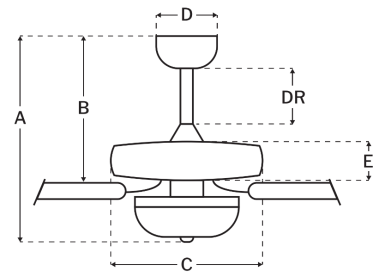

### Measurements

Blade Sweep (in):	52
Downrod Length (in):	6
Height (in):	20.64
Canopy Width (in):	5.51
Product Weight (lbs):	19.29
Lead Wire (in):	76
Carton Length (in):	23.15
Carton Width (in):	12.83
Carton Height (in):	11.73
Carton Cube:	2.02
Carton Weight (lbs):	21.34

### Motor

Motor Material:	Silicon Steel
Motor Technology:	AC
Motor Size (mm):	153x15
Mounting Options:	Flat or Angled Ceiling
Motor Type:	3-Speed Reversible
Indoor/Outdoor Rating:	Wet

### Ceiling Drop Dimensions

A: Total Height w/ 6" Downrod	20.64"
B: Blade to Ceiling Height	13.12"
C: Housing Width	11.56"
D: Canopy Width	5.51"
E: Housing Height	4.54"