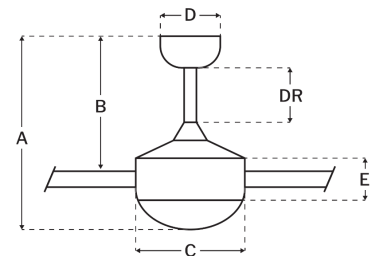

Blade Sweep (in):	60
Downrod Length (in):	6
Height (in):	14.33
Canopy Width (in):	7.48
Product Weight (lbs):	18.52
Lead Wire (in):	76
Carton Length (in):	31.3
Carton Width (in):	17.91
Carton Height (in):	9.33
Carton Cube:	3.03
Carton Weight (lbs):	23.81

Motor

Motor Material:	Silicon Steel
Motor Technology:	DC
Motor Size (mm):	100x20
Mounting Options:	Flat or Angled Ceiling
Motor Type:	6-Speed Reversible
Indoor/Outdoor Rating:	Wet

Blades

Number of Blades:	5
Blades Included:	Yes
Blade Finish:	Greywood
Optional Blade Finishes:	No
Blade Material:	ABS
Blade Sweep:	60"
Blade Pitch:	11

Warranty

Limited Lifetime Warranty

Ceiling Drop Dimensions

A: Total Height w/ 6" Downrod	14.33"
B: Blade to Ceiling Height	11.42"
C: Housing Width	12.3"
D: Canopy Width	7.48"
E: Housing Height	6.77"

Electrical/Lighting