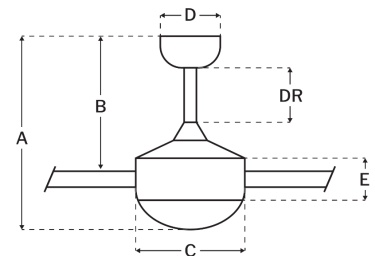

Additional Finishes

DLY60PN5

Measurements

Blade Sweep (in):	60
Downrod Length (in):	6
Height (in):	14.33
Canopy Width (in):	7.48
Product Weight (lbs):	18.52
Lead Wire (in):	76
Carton Length (in):	31.3
Carton Width (in):	17.91
Carton Height (in):	9.33
Carton Cube:	3.03
Carton Weight (lbs):	23.81

Motor

Motor Material:	Silicon Steel
Motor Technology:	DC
Motor Size (mm):	100x20
Mounting Options:	Flat or Angled Ceiling
Motor Type:	6-Speed Reversible
Indoor/Outdoor Rating:	Wet

Blades

Number of Blades:	5
Blades Included:	Yes
Blade Finish:	Mesquite
Optional Blade Finishes:	No
Blade Material:	ABS
Blade Sweep:	60"
Blade Pitch:	11

Warranty

Limited Lifetime Warranty

Ceiling Drop Dimensions

A: Total Height w/ 6" Downrod	14.33"
B: Blade to Ceiling Height	11.42"
C: Housing Width	12.3"
D: Canopy Width	7.48"
E: Housing Height	6.77"

Electrical/Lighting