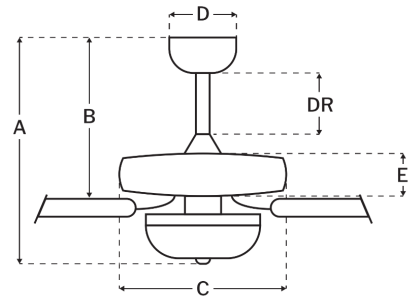

CRAFTMADE™

DCF52FB5C3W

52" Decorator's Choice Fan With Light Kit (3 Light)
Flat Black

UPC#647881248802

Additional Finishes

DCF52BNK5C3W
DCF52ESP5C3W

Measurements

Blade Sweep (in):	52
Downrod Length (in):	4
Height (in):	16.57
Canopy Width (in):	5.12
Product Weight (lbs):	15.3
Lead Wire (in):	80
Carton Length (in):	21.31
Carton Width (in):	12.56
Carton Height (in):	8.13
Carton Cube:	1.26
Carton Weight (lbs):	17.1

Motor

Motor Material:	Silicon Steel
Motor Technology:	AC
Motor Size (mm):	153x12
Mounting Options:	Flat, Angled, Semi Flush
Motor Type:	3-Speed Reversible
Indoor/Outdoor Rating:	Indoor

Blades

Number of Blades:	5
Blades Included:	Yes
Blade Finish:	Flat Black/Greywood
Optional Blade Finishes:	No
Blade Material:	MDF
Blade Sweep:	52"
Blade Pitch:	12

Warranty

Limited Lifetime Warranty

Ceiling Drop Dimensions

A: Total Height w/ 4" Downrod	16.57"
B: Blade to Ceiling Height	9.44"
C: Housing Width	11.65"
D: Canopy Width	5.12"
E: Housing Height	3.92"
F: Overall Height	14.17"
G: Blade to Ceiling Height	7.87"