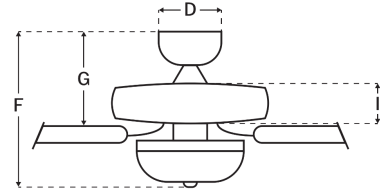

CRAFTMADE™

DCF52FB5C3W

52" Decorator's Choice Fan With Light Kit (3 Light)
Flat Black

UPC#647881248802

Additional Finishes

DCF52BNK5C3W
DCF52ESP5C3W

Measurements

Blade Sweep (in):	52
Downrod Length (in):	4
Height (in):	16.57
Canopy Width (in):	5.12
Product Weight (lbs):	15.3
Lead Wire (in):	80
Carton Length (in):	21.31
Carton Width (in):	12.56
Carton Height (in):	8.13
Carton Cube:	1.26
Carton Weight (lbs):	17.1

Motor

Motor Material:	Silicon Steel
Motor Technology:	AC
Motor Size (mm):	153x12
Mounting Options:	Flat, Angled, Semi Flush
Motor Type:	3-Speed Reversible
Indoor/Outdoor Rating:	Indoor

Blades

Number of Blades:	5
Blades Included:	Yes
Blade Finish:	Flat Black/Greywood
Optional Blade Finishes:	No
Blade Material:	MDF
Blade Sweep:	52"
Blade Pitch:	12

Warranty

Limited Lifetime Warranty

Ceiling Drop Dimensions

A: Total Height w/ 4" Downrod	16.57"
B: Blade to Ceiling Height	9.44"
C: Housing Width	11.65"
D: Canopy Width	5.12"
E: Housing Height	3.92"
F: Overall Height	14.17"
G: Blade to Ceiling Height	7.87"