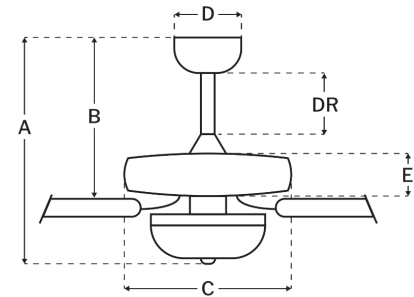

### Measurements

Blade Sweep (in):	52
Downrod Length (in):	4
Height (in):	16.57
Canopy Width (in):	5.12
Product Weight (lbs):	15.3
Lead Wire (in):	80
Carton Length (in):	21.31
Carton Width (in):	12.56
Carton Height (in):	8.13
Carton Cube:	1.26
Carton Weight (lbs):	17.1

### Motor

Motor Material:	Silicon Steel
Motor Technology:	AC
Motor Size (mm):	153x12
Mounting Options:	Flat, Angled, Semi Flush
Motor Type:	3-Speed Reversible
Indoor/Outdoor Rating:	Indoor