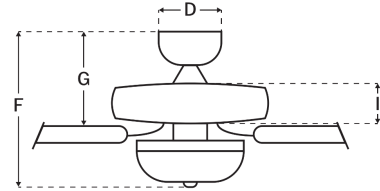

### Measurements

Blade Sweep (in):	52
Downrod Length (in):	4
Height (in):	16.57
Canopy Width (in):	5.12
Product Weight (lbs):	15.3
Lead Wire (in):	80
Carton Length (in):	21.31
Carton Width (in):	12.56
Carton Height (in):	8.13
Carton Cube:	1.26
Carton Weight (lbs):	17.1