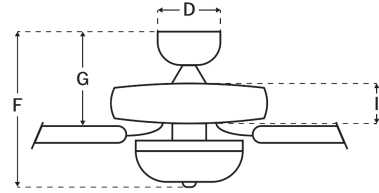

### Measurements

Blade Sweep (in):	52
Downrod Length (in):	4
Height (in):	16.57
Canopy Width (in):	5.12
Product Weight (lbs):	15.3
Lead Wire (in):	80
Carton Length (in):	21.31
Carton Width (in):	12.56
Carton Height (in):	8.13
Carton Cube:	1.26
Carton Weight (lbs):	17.1