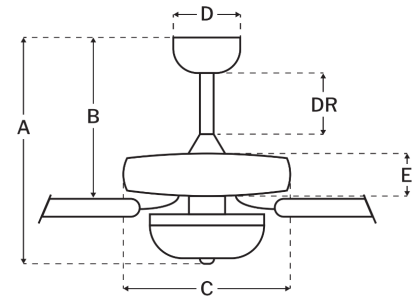

### Measurements

Blade Sweep (in):	52
Downrod Length (in):	4
Height (in):	16.57
Canopy Width (in):	5.12
Product Weight (lbs):	15.3
Lead Wire (in):	80
Carton Length (in):	21.31
Carton Width (in):	12.56
Carton Height (in):	8.13
Carton Cube:	1.26
Carton Weight (lbs):	17.1

### Motor

Motor Material:	Silicon Steel
Motor Technology:	AC
Motor Size (mm):	153x12
Mounting Options:	Flat, Angled, Semi Flush
Motor Type:	3-Speed Reversible
Indoor/Outdoor Rating:	Indoor