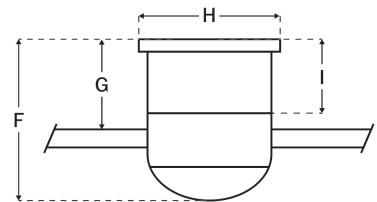

Motor

Motor Material:	Silicon Steel
Motor Technology:	DC
Motor Size (mm):	125x30
Mounting Options:	Flush Mount
Motor Type:	6-Speed Reversible
Indoor/Outdoor Rating:	Indoor

Blades

Number of Blades:	3
Blades Included:	Yes
Blade Finish:	Flat Black/Black Walnut
Optional Blade Finishes:	No
Blade Material:	Plywood
Blade Sweep:	52"
Blade Pitch:	13.7

Warranty

Limited Lifetime Warranty

Ceiling Drop Dimensions

F: Overall Height	14.09"
G: Blade to Ceiling Height	7.41"
H: Housing Width	9.06"
I: Housing Height	6.34"

Electrical/Lighting

Amps (High Speed):	0.37
Light Source Type:	Integrated LED
Number of Bulbs:	1
Bulbs Included:	Yes
Total Lighting Wattage:	18
Dimmable:	Yes
Delivered Lumens:	1106
CRI:	90
Color Temp:	3000K
Lens Type:	Frost White Glass
Lens Cover:	N/A
Uplight:	No
Control Type Included:	WIDC Handheld
Optional Controls:	No
WiFi Enabled:	Yes