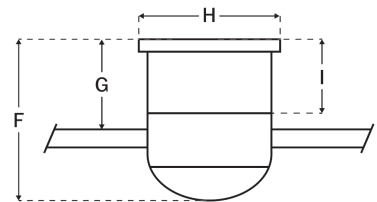

Blade Sweep (in):	52
Height (in):	14.09
Product Weight (lbs):	14.99
Lead Wire (in):	12
Carton Length (in):	26.69
Carton Width (in):	11.25
Carton Height (in):	10.55
Carton Cube:	1.84
Carton Weight (lbs):	17.26

Motor

Motor Material:	Silicon Steel
Motor Technology:	DC
Motor Size (mm):	125x30
Mounting Options:	Flush Mount
Motor Type:	6-Speed Reversible
Indoor/Outdoor Rating:	Indoor

Blades

Number of Blades:	3
Blades Included:	Yes
Blade Finish:	Flat Black/Greywood
Optional Blade Finishes:	No
Blade Material:	Plywood
Blade Sweep:	52"
Blade Pitch:	13.7

Warranty

Limited Lifetime Warranty

Ceiling Drop Dimensions

F: Overall Height	14.09"
G: Blade to Ceiling Height	7.41"
H: Housing Width	9.06"
I: Housing Height	6.34"

Electrical/Lighting

Amps (High Speed):	0.37
Light Source Type:	Integrated LED
Number of Bulbs:	1
Bulbs Included:	Yes
Total Lighting Wattage:	18
Dimmable:	Yes
Delivered Lumens:	1106
CRI:	90
Color Temp:	3000K
Lens Type:	Frost White Glass
Lens Cover:	N/A
Uplight:	No
Control Type Included:	WIDC Handheld
Optional Controls:	No
WiFi Enabled:	Yes