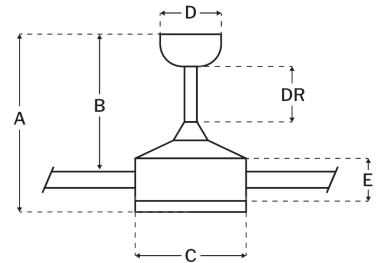

CRAFTMADE™

DAL48FB4

Dalton 48" Fan With Integrated Light Kit Flat Black

UPC#647881210991

Additional Finishes

DAL48BNK4

Measurements

Blade Sweep (in):	48
Downrod Length (in):	6
Height (in):	15.79
Canopy Width (in):	5.79
Product Weight (lbs):	14.33
Lead Wire (in):	80
Carton Length (in):	22.36
Carton Width (in):	8.39
Carton Height (in):	10.51
Carton Cube:	1.14
Carton Weight (lbs):	15.87

Motor

Motor Material:	Silicon Steel
Motor Technology:	AC
Motor Size (mm):	153x15
Mounting Options:	Flat or Angled Ceiling
Motor Type:	3-Speed Reversible
Indoor/Outdoor Rating:	Indoor

Blades

Number of Blades:	4
Blades Included:	Yes
Blade Finish:	Flat Black/Greywood
Optional Blade Finishes:	No
Blade Material:	MDF
Blade Sweep:	48"
Blade Pitch:	11

Warranty

Limited Lifetime Warranty

Ceiling Drop Dimensions

A: Total Height w/ 6" Downrod	15.79"
B: Blade to Ceiling Height	10"
C: Housing Width	7.09"
D: Canopy Width	5.79"
E: Housing Height	11.09"

Electrical/Lighting