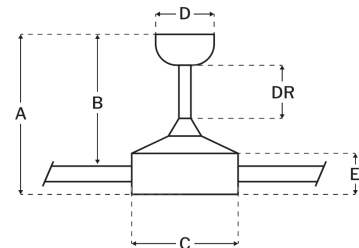

### Measurements

Blade Sweep (in):	52
Downrod Length (in):	6
Height (in):	12.76
Canopy Width (in):	5.83
Product Weight (lbs):	12.28
Lead Wire (in):	76
Carton Length (in):	30.91
Carton Width (in):	12.01
Carton Height (in):	10.83
Carton Cube:	2.33
Carton Weight (lbs):	15.37