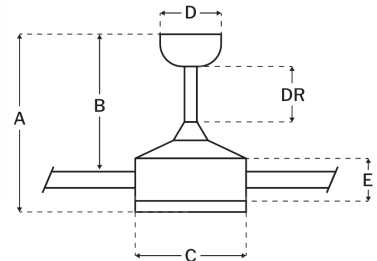

### Measurements

Blade Sweep (in):	48
Downrod Length (in):	6
Height (in):	19
Canopy Width (in):	5.79
Product Weight (lbs):	14.33
Lead Wire (in):	80
Carton Length (in):	22.36
Carton Width (in):	8.39
Carton Height (in):	10.51
Carton Cube:	1.14
Carton Weight (lbs):	15.87