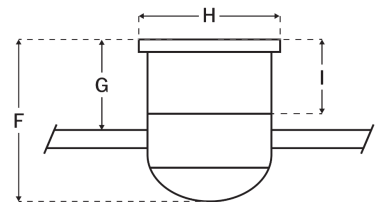

Warranty

Limited Lifetime Warranty

Ceiling Drop Dimensions

F: Overall Height	10.63"
G: Blade to Ceiling Height	7.6"
H: Housing Width	10.47"
I: Housing Height	6.5"

Electrical/Lighting

Amps (High Speed):	0.47
Light Source Type:	Integrated LED
Number of Bulbs:	1
Bulbs Included:	Yes
Total Lighting Wattage:	18
Dimmable:	Yes
Delivered Lumens:	1084
CRI:	90
Color Temp:	3000K
Lens Type:	Frost White Acrylic
Lens Cover:	Yes
Uplight:	No
Control Type Included:	UCI-2000-2
Optional Controls:	Available
WiFi Enabled:	No