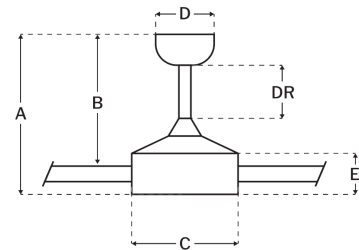

### Measurements

Blade Sweep (in):	60
Downrod Length (in):	6
Height (in):	16.25
Canopy Width (in):	5.91
Product Weight (lbs):	19.07
Lead Wire (in):	76
Carton Length (in):	29.02
Carton Width (in):	13.5
Carton Height (in):	11.02
Carton Cube:	2.5
Carton Weight (lbs):	21.56

### Motor

Motor Material:	Silicon Steel
Motor Technology:	DC
Motor Size (mm):	153x16
Mounting Options:	Flat or Angled Ceiling
Motor Type:	6-Speed Reversible
Indoor/Outdoor Rating:	Damp

### Ceiling Drop Dimensions

A: Total Height w/ 6" Downrod	16.25"
B: Blade to Ceiling Height	14"
C: Housing Width	8.82"
D: Canopy Width	5.91"
E: Housing Height	7.87"