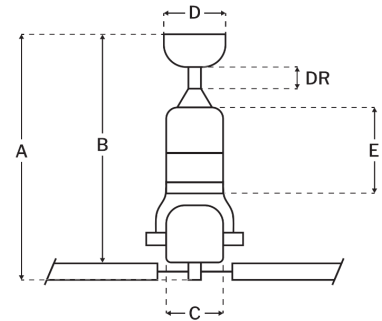

CRAFTMADE™

BW318BNK3

Bellows Uno 18" Fan
Brushed Polished Nickel

UPC#647881228279

Additional Finishes

BW318FB3

Measurements

Blade Sweep (in):	18
Downrod Length (in):	4.5
Height (in):	18.11
Canopy Width (in):	5.91
Product Weight (lbs):	11.46
Lead Wire (in):	80
Carton Length (in):	24.49
Carton Width (in):	21.46
Carton Height (in):	15.16
Carton Cube:	4.61
Carton Weight (lbs):	16.47

Energy Guide

Airflow at High Speed:	1536
Energy Guide Airflow:	1262
Energy Guide Watts:	31
Efficiency (CFM/Watt):	41
Est. Yearly Energy Cost:	$9
Certifications:	cETLus
Title 20:	N/A
Title 24 (JA8):	N/A
Safety Cable:	Yes

Motor

Motor Material:	Silicon Steel
Motor Technology:	AC
Motor Size (mm):	82x25
Mounting Options:	Flat or Angled Ceiling
Motor Type:	3-Speed Non-Reversible
Indoor/Outdoor Rating:	Indoor

Blades

Number of Blades:	3
Blades Included:	Yes
Blade Finish:	Greywood
Optional Blade Finishes:	No
Blade Material:	ABS
Blade Sweep:	18"
Blade Pitch:	14

Warranty

Limited Lifetime Warranty

Ceiling Drop Dimensions

A: Total Height w/ 4.5" Downrod	18.11"
B: Blade to Ceiling Height	11.54"
C: Housing Width	5.79"
D: Canopy Width	5.91"
E: Housing Height	14.53"

Electrical/Lighting

Amps (High Speed):	0.33
Light Source Type:	N/A
Number of Bulbs:	N/A
Bulbs Included:	N/A
Total Lighting Wattage:	N/A
Dimmable:	N/A
Delivered Lumens:	N/A
CRI:	N/A
Color Temp:	N/A
Lens Type:	N/A
Lens Cover:	N/A
Uplight:	No
Control Type Included:	Bellows III Wall & Remote
Optional Controls:	No
WiFi Enabled:	No