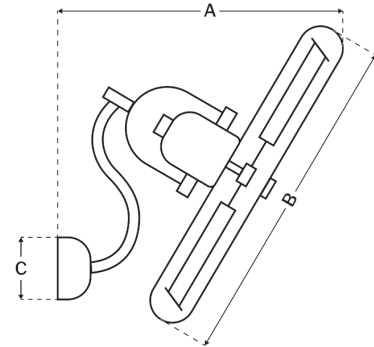

### Measurements

Blade Sweep (in):	14
Downrod Length (in):	N/A
Height (in):	19.18
Canopy Width (in):	8.46
Product Weight (lbs):	13.73
Lead Wire (in):	18
Carton Length (in):	28.03
Carton Width (in):	15.75
Carton Height (in):	18.7
Carton Cube:	4.78
Carton Weight (lbs):	19.62

### Motor

Motor Material:	Silicon Steel
Motor Technology:	AC
Motor Size (mm):	85x25
Mounting Options:	Wall Mount
Motor Type:	3-Speed Non-Reversible
Indoor/Outdoor Rating:	Damp