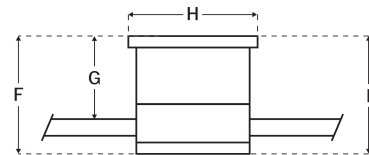

Blade Sweep (in):	60
Height (in):	12.24
Product Weight (lbs):	22.42
Lead Wire (in):	12
Carton Length (in):	30.71
Carton Width (in):	16.73
Carton Height (in):	10.51
Carton Cube:	3.13
Carton Weight (lbs):	26.21

Motor

Motor Material:	Silicon Steel
Motor Technology:	AC
Motor Size (mm):	188x18
Mounting Options:	Flush Mount
Motor Type:	3-Speed Reversible
Indoor/Outdoor Rating:	Damp

Blades

Number of Blades:	3
Blades Included:	Yes
Blade Finish:	White
Optional Blade Finishes:	No
Blade Material:	ABS
Blade Sweep:	60"
Blade Pitch:	10

Warranty

Limited Lifetime Warranty

Ceiling Drop Dimensions

F: Overall Height	12.24"
G: Blade to Ceiling Height	9.76"
H: Housing Width	10.24"
I: Housing Height	7.83"

Electrical/Lighting

Amps (High Speed):	0.56
Light Source Type:	Integrated LED
Number of Bulbs:	1
Bulbs Included:	Yes
Total Lighting Wattage:	18
Dimmable:	Yes
Delivered Lumens:	1055
CRI:	90
Color Temp:	3000K
Lens Type:	Frost White Glass
Lens Cover:	Yes
Uplight:	No
Control Type Included:	WICS Wall (2) & Clamshell
Optional Controls:	Available
WiFi Enabled:	Yes