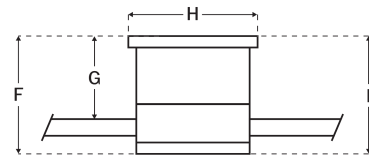

Blade Sweep (in):	60
Height (in):	12.24
Product Weight (lbs):	22.42
Lead Wire (in):	12
Carton Length (in):	30.71
Carton Width (in):	16.73
Carton Height (in):	10.51
Carton Cube:	3.13
Carton Weight (lbs):	26.21

Motor

Motor Material:	Silicon Steel
Motor Technology:	AC
Motor Size (mm):	188x18
Mounting Options:	Flush Mount
Motor Type:	3-Speed Reversible
Indoor/Outdoor Rating:	Damp

Blades

Number of Blades:	3
Blades Included:	Yes
Blade Finish:	Black Walnut
Optional Blade Finishes:	No
Blade Material:	ABS
Blade Sweep:	60"
Blade Pitch:	10

Warranty

Limited Lifetime Warranty

Ceiling Drop Dimensions

F: Overall Height	12.24"
G: Blade to Ceiling Height	8.78"
H: Housing Width	10.24"
I: Housing Height	7.83"

Electrical/Lighting

Amps (High Speed):	0.56
Light Source Type:	Integrated LED
Number of Bulbs:	1
Bulbs Included:	Yes
Total Lighting Wattage:	18
Dimmable:	Yes
Delivered Lumens:	1055
CRI:	90
Color Temp:	3000K
Lens Type:	Frost White Glass
Lens Cover:	Yes
Uplight:	No
Control Type Included:	WICS Wall (2) & Clamshell
Optional Controls:	Available
WiFi Enabled:	Yes