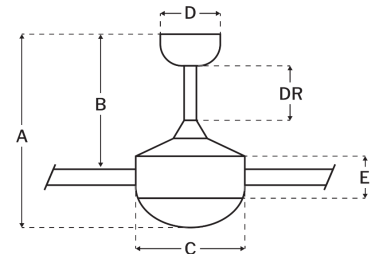

### Measurements

Blade Sweep (in):	52
Downrod Length (in):	6
Height (in):	15.68
Canopy Width (in):	5.12
Product Weight (lbs):	13.01
Lead Wire (in):	80
Carton Length (in):	25.71
Carton Width (in):	8.7
Carton Height (in):	10.55
Carton Cube:	1.37
Carton Weight (lbs):	14.55