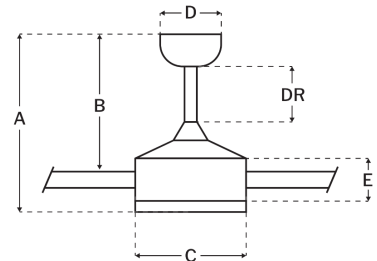

Motor

Motor Material:	Silicon Steel
Motor Technology:	DC
Motor Size (mm):	125X30
Mounting Options:	Flat or Angled Ceiling
Motor Type:	6-Speed Reversible
Indoor/Outdoor Rating:	Damp

Blades

Number of Blades:	3
Blades Included:	Yes
Blade Finish:	Flat Black
Optional Blade Finishes:	No
Blade Material:	ABS
Blade Sweep:	60"
Blade Pitch:	14

Warranty

Limited Lifetime Warranty

Ceiling Drop Dimensions

A: Total Height w/ 10" Downrod	18.74"
B: Blade to Ceiling Height	12.76"
C: Housing Width	6.5"
D: Canopy Width	6.03"
E: Housing Height	4.37"

Electrical/Lighting