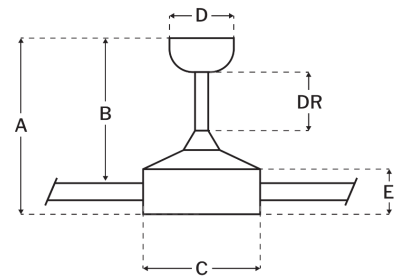

Measurements

Blade Sweep (in):	18
Downrod Length (in):	6
Height (in):	15.12
Canopy Width (in):	6.02
Product Weight (lbs):	17.81
Lead Wire (in):	80
Carton Length (in):	24.8
Carton Width (in):	24.8
Carton Height (in):	12.8
Carton Cube:	4.55
Carton Weight (lbs):	24.21

Motor

Motor Material:	Silicon Steel
Motor Technology:	AC
Motor Size (mm):	82x25
Mounting Options:	Flat or Angled Ceiling
Motor Type:	3-Speed Reversible
Indoor/Outdoor Rating:	Indoor

Blades

Number of Blades:	3
Blades Included:	Yes
Blade Finish:	Clear Acrylic
Optional Blade Finishes:	No
Blade Material:	Polycarbonate
Blade Sweep:	18"
Blade Pitch:	13

Warranty

Limited Lifetime Warranty

Ceiling Drop Dimensions

A: Total Height w/ 6" Downrod	15.12"
B: Blade to Ceiling Height	13.65"
C: Housing Width	22.24"
D: Canopy Width	6.02"
E: Housing Height	4.17"

Electrical/Lighting