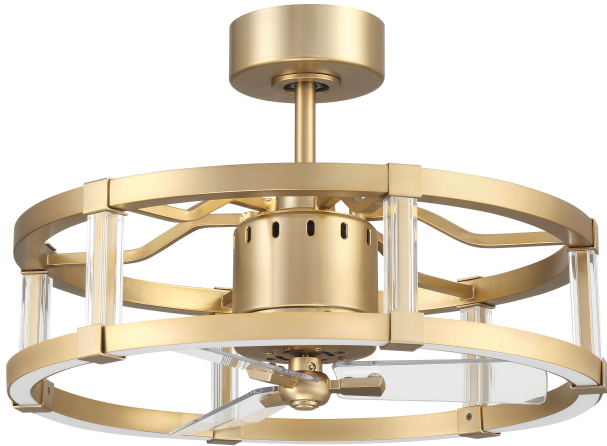

CRAFTMADE™

ALS24SB3

Alexis 24" Fandelier

Satin Brass

UPC#647881250034

Additional Finishes

ALS24BNK3

ALS24FB3

Measurements

Blade Sweep (in):	18
Downrod Length (in):	6
Height (in):	15.12
Canopy Width (in):	6.02
Product Weight (lbs):	17.81
Lead Wire (in):	80
Carton Length (in):	24.8
Carton Width (in):	24.8
Carton Height (in):	12.8
Carton Cube:	4.55
Carton Weight (lbs):	24.21

Motor

Motor Material:	Silicon Steel
Motor Technology:	AC
Motor Size (mm):	82x25
Mounting Options:	Flat or Angled Ceiling
Motor Type:	3-Speed Reversible
Indoor/Outdoor Rating:	Indoor

Blades

Number of Blades:	3
Blades Included:	Yes
Blade Finish:	Clear Acrylic
Optional Blade Finishes:	No
Blade Material:	Polycarbonate
Blade Sweep:	18"
Blade Pitch:	13