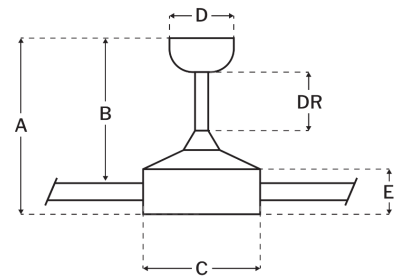

Additional Finishes

ALS24BNK3

ALS24SB3

Measurements

Blade Sweep (in):	18
Downrod Length (in):	6
Height (in):	15.12
Canopy Width (in):	6.02
Product Weight (lbs):	17.81
Lead Wire (in):	80
Carton Length (in):	24.8
Carton Width (in):	24.8
Carton Height (in):	12.8
Carton Cube:	4.55
Carton Weight (lbs):	24.21

Motor

Motor Material:	Silicon Steel
Motor Technology:	AC
Motor Size (mm):	82x25
Mounting Options:	Flat or Angled Ceiling
Motor Type:	3-Speed Reversible
Indoor/Outdoor Rating:	Indoor

Blades

Number of Blades:	3
Blades Included:	Yes
Blade Finish:	Clear Acrylic
Optional Blade Finishes:	No
Blade Material:	Polycarbonate
Blade Sweep:	18"
Blade Pitch:	13

Warranty

Limited Lifetime Warranty

Ceiling Drop Dimensions

A: Total Height w/ 6" Downrod	15.12"
B: Blade to Ceiling Height	13.65"
C: Housing Width	22.24"
D: Canopy Width	6.02"
E: Housing Height	4.17"

Electrical/Lighting