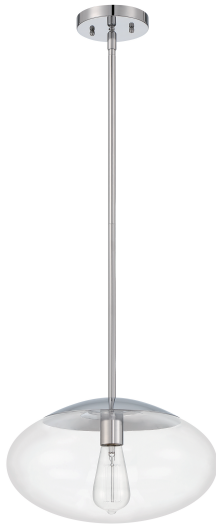

## 56894-CH

Gaze 1 Light 14" Pendant  
Chrome

UPC#647881248420

### Fixture

|                    |              |
|--------------------|--------------|
| Mounting Method:   | Downrod Only |
| Mounting Location: | Indoor       |
| Body Material:     | Steel        |
| Up/Down Mount:     | N/A          |