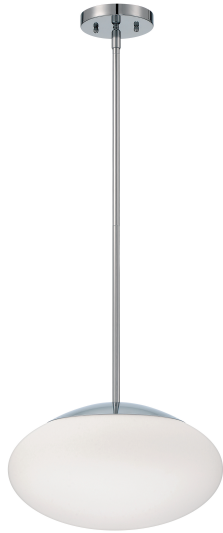

## 56894-CH-WG

Gaze 1 Light 14" Pendant (White Glass)  
Chrome

UPC#647881248437

### Measurements

Length (in):	N/A
Width (in):	14
Height (in):	8
Extension (in):	N/A
Downrod/Chain Length (in):	42*
Leadwire (in):	120
Product Weight (lbs):	5.42
Carton Length (in):	16.25
Carton Width (in):	16.25
Carton Height (in):	11.5
Carton Cube:	1.76
Carton Weight (lbs):	7.21
Oversize:	No

### Fixture

Mounting Method:	Downrod Only
Mounting Location:	Indoor
Body Material:	Steel
Up/Down Mount:	N/A

### Electrical/Lighting

Light Source Type:	N/A
Number of Bulbs:	1
Bulbs Included:	No
Total Wattage:	N/A
Socket Type:	Medium (E26)
Dimmable:	N/A
Delivered Lumens:	N/A
CRI:	N/A
Color Temp:	N/A
Shade Finish/Material:	Frost White Glass
Shade Width (in):	13.98
Shade Height (in):	7.48