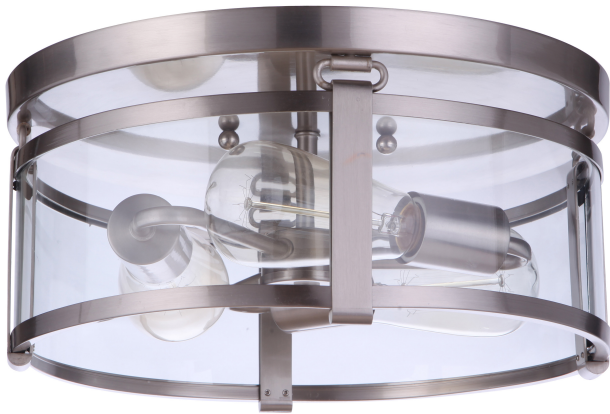

Elliot 3 Light Flushmount
Brushed Polished Nickel
UPC#647881230555

Additional Finishes

55383-FB
55383-SB

Measurements

Length (in):	N/A
Width (in):	13
Height (in):	6.13
Extension (in):	N/A
Downrod/Chain Length (in):	N/A
Leadwire (in):	7
Product Weight (lbs):	5.36
Carton Length (in):	14.96
Carton Width (in):	14.96
Carton Height (in):	8.46
Carton Cube:	1.1
Carton Weight (lbs):	7.05
Oversize:	No

Fixture

Mounting Method:	Flush Mount
Mounting Location:	Damp
Body Material:	Iron
Up/Down Mount:	N/A

Certifications

Safety Rating:	cULus
Title 20:	N/A
Title 24 (JA8):	N/A
ADA:	N/A

Warranty

1 Year Limited Warranty

Electrical/Lighting

Light Source Type:	N/A
Number of Bulbs:	3
Bulbs Included:	No
Total Wattage:	N/A
Socket Type:	Medium (E26)
Dimmable:	N/A
Delivered Lumens:	N/A
CRI:	N/A
Color Temp:	N/A
Shade Finish/Material:	Clear Glass
Shade Width (in):	10.53
Shade Height (in):	4.13