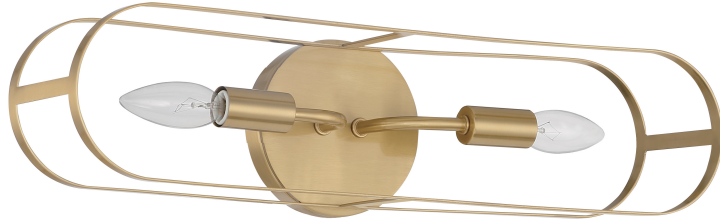

## Mindful 2 Light Linear Wall Sconce

Satin Brass

UPC#647881239879

### Additional Finishes

12820BNK2

12820FB2

### Measurements

Length (in):	N/A
Width (in):	20
Height (in):	5
Extension (in):	5
Downrod/Chain Length (in):	N/A
Leadwire (in):	6
Product Weight (lbs):	2.4
Carton Length (in):	22
Carton Width (in):	7.25
Carton Height (in):	6.75
Carton Cube:	0.62
Carton Weight (lbs):	3.57
Oversize:	No

### Fixture

Mounting Method:	Wall Mount
Mounting Location:	Damp
Body Material:	Steel
Up/Down Mount:	Yes