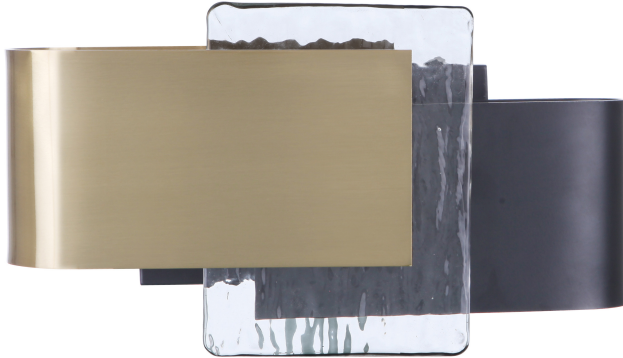

## 11912FBSB-LED

### Harmony 1 Light LED Wall Sconce

Flat Black/Satin Brass

UPC#647881219505