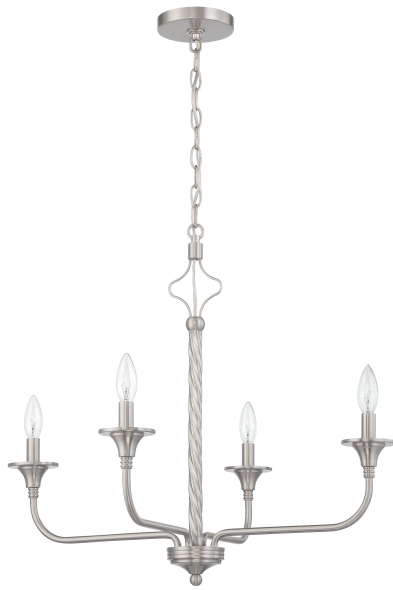

Jolenne 4 Light Chandelier

Brushed Polished Nickel

UPC#647881246242

Additional Finishes

57024-FB

Measurements

Length (in):	N/A
Width (in):	26
Height (in):	23
Extension (in):	N/A
Downrod/Chain Length (in):	72
Leadwire (in):	120
Product Weight (lbs):	4.96
Carton Length (in):	27.5
Carton Width (in):	9.25
Carton Height (in):	11.5
Carton Cube:	1.69
Carton Weight (lbs):	7.45
Oversize:	No

Fixture

Mounting Method:	Chain Hung
Mounting Location:	Indoor
Body Material:	Steel
Up/Down Mount:	N/A

Certifications

Safety Rating:	cULus
Title 20:	N/A
Title 24 (JA8):	N/A
ADA:	N/A

Warranty

1 Year Limited Warranty

Electrical/Lighting

Light Source Type:	N/A
Number of Bulbs:	4
Bulbs Included:	No
Total Wattage:	N/A
Socket Type:	Candelabra (E12)
Dimmable:	N/A
Delivered Lumens:	N/A
CRI:	N/A
Color Temp:	N/A
Shade Finish/Material:	N/A
Shade Width (in):	N/A
Shade Height (in):	N/A